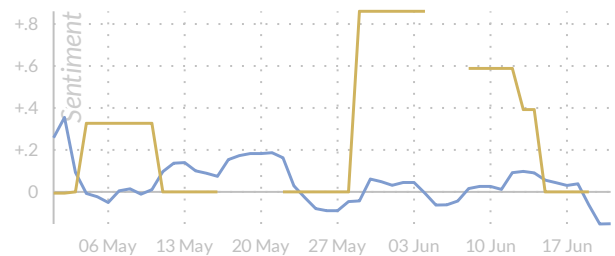

## Daily Frequency per Source

2.56  
↑+0.29

0.16  
↓-0.57

## Sentiment per Source

+0.04  
↓-0.41

+0.23  
↑+0.01