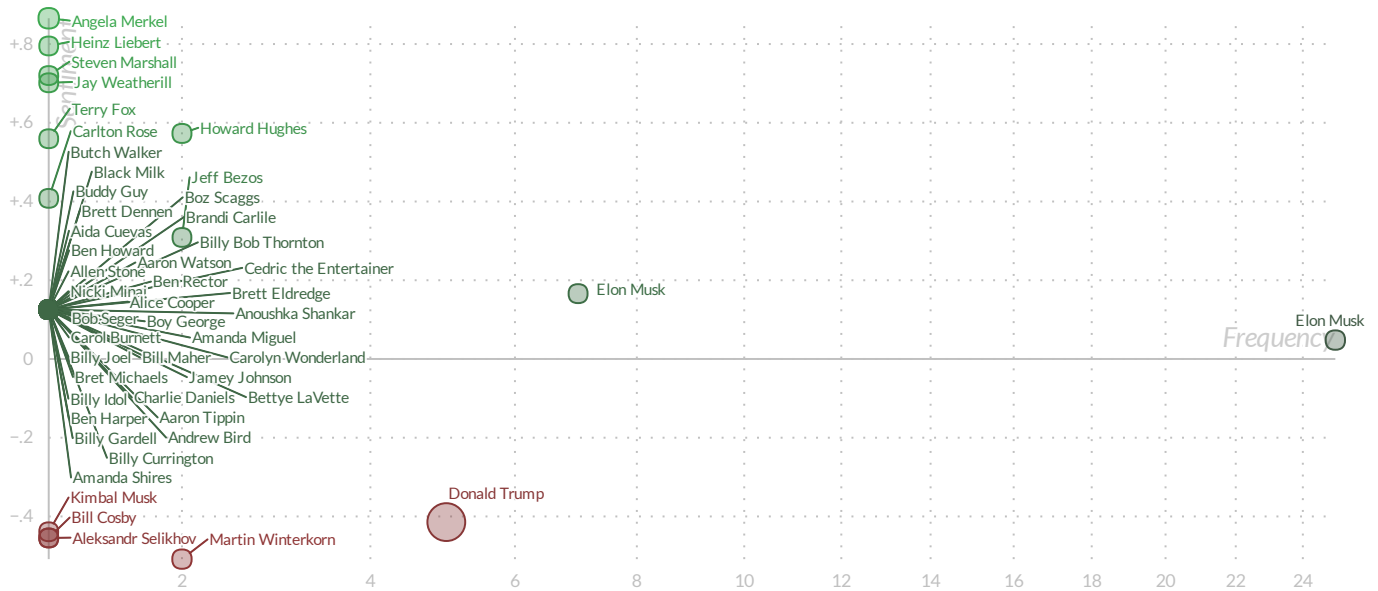

**Content Languages**

German  
English, Spanish

**Opinion Leader Chart**

**Top 10 Persons**

Max Count: 25 (Elon Musk)  
Max Sentiment: +0.57 (Howard Hughes)  
Min Sentiment: -0.51 (Martin Winterkorn)

Person	Count	Sentiment
<b>Elon Musk</b> electric car   model   bangladesh	25	+0.05
<b>Elon Musk</b> model   jobs   iphone	7	+0.17
<b>Donald Trump</b> musk   elon   conference call	5	-0.41
<b>Howard Hughes</b> falcon   bangladesh   booster	2	+0.57
<b>Martin Winterkorn</b> musk   volkswagen   bankrupt	2	-0.51
<b>Jeff Bezos</b> cnbc   already numerous   elon	2	+0.31
<b>Buddy Guy</b> july   band   amphitheater	1	+0.13
<b>Brett Eldredge</b> july   band   amphitheater	1	+0.13
<b>Brett Dennen</b> july   band   amphitheater	1	+0.13
<b>Bret Michaels</b> july   band   amphitheater	1	+0.13