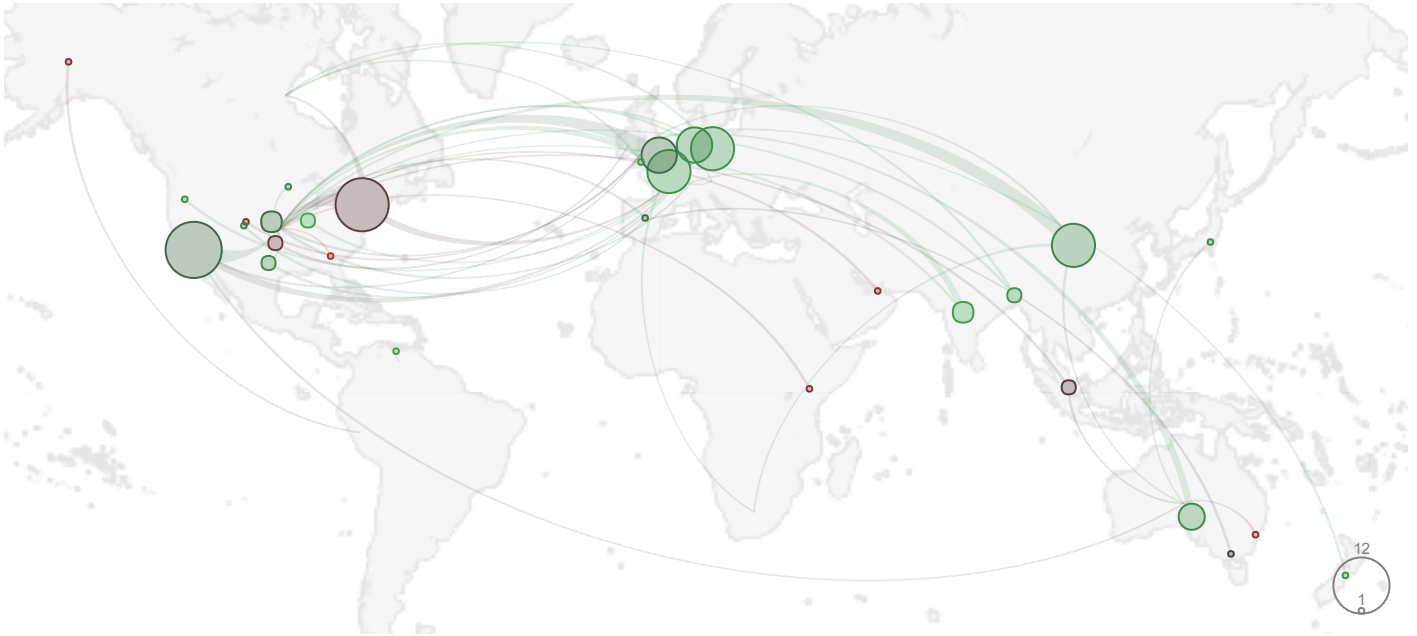

# GEOGRAPHIC DISTRIBUTION

## Geographic Map

## Top 10 Locations

Max Count: 56 USA  
Max Sentiment: +0.56 Deutschland  
Min Sentiment: +0.04 New York

Location	Count	Sentiment
<b>USA</b> musk   elon musk   model	56	+0.17
<b>Deutschland</b> electric car   daimler   bmw	28	+0.56
<b>California</b> musk   elon musk   expansion	21	+0.23
<b>United Kingdom</b> musk   vehicle   electric car	17	+0.15
<b>China</b> musk   car maker   electric car	16	+0.41
<b>New York</b> musk   expansion   elon musk	14	+0.04
<b>Australia</b> battery storage   electric car   google	10	+0.31
<b>Washington D.C.</b> musk   pentagon   aircraft	8	+0.32
<b>India</b> car   battery   profit	7	+0.3
<b>Los Angeles</b> musk   electric vehicle   accelerator	6	+0.32